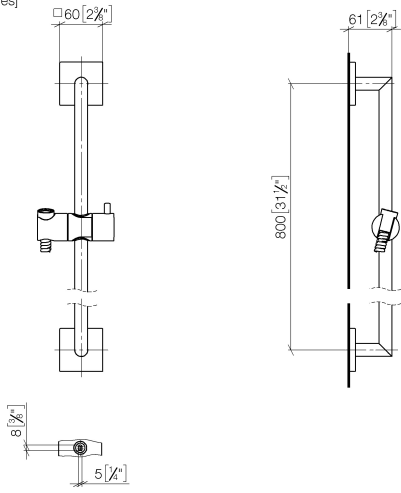

Shower set without hand shower - Chrome

IMO

26 413 980

Fits: IMO, MEM, CL.1, CYO

- slide bar
- Pipe diameter 18 mm
- rosette 60 x 60 mm
- gauge 800 mm
- metal shower hose 1750mm with integrated anti-twist protection
- shower hose connector 3/8"

mm [inches]

Certificates

WRAS_2009048. ACS_20 ACC LY 738. IAPMO_4976 (1).

26 413 980

Spare parts list

No.	Item Number	Name	Quantity used	Delivery time
1	05 30 31 025 00 90	fixing set	2	2
2	08 17 98 507-00	holder	2	10
3	09 31 11 061 90	pin	2	2
4	05 28 22 590 01-00	bar	1	10
5	12 580 970-00	Slide unit - Chrome	1	10
6	28 322 970-00	Metal shower hose 1/2" x 3/8" x 1750 mm - Chrome	1	2