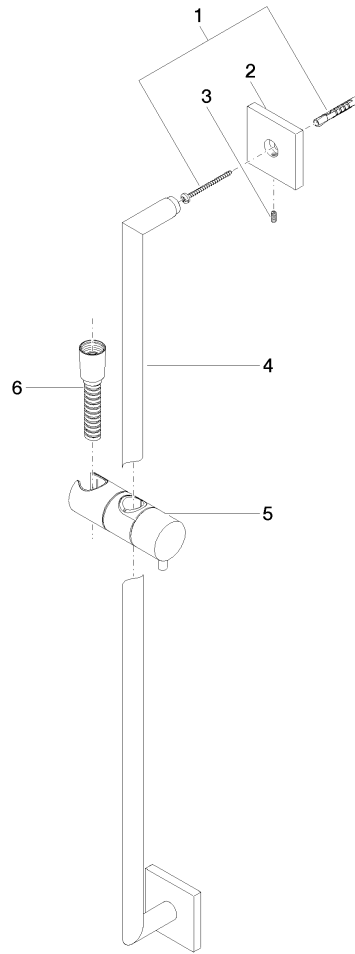

Shower set without hand shower - Chrome

IMO

26 413 980

Fits: IMO, MEM, CL.1, CYO

- slide bar
- Pipe diameter 18 mm
- rosette 60 x 60 mm
- gauge 800 mm
- metal shower hose 1750mm with integrated anti-twist protection
- shower hose connector 3/8"

Required miscellaneous

Concealed adapter -

35 080 970-90
0010

Recommended miscellaneous

Wall elbow - Chrome

28 450 980-00

Required miscellaneous

Hand shower FlowReduce - Chrome

28 016 979-00
0010

Required miscellaneous

Hand shower FlowReduce - Chrome

28 012 979-00
0010

Required miscellaneous

Hand shower FlowReduce - Chrome

28 018 979-00
0010

26 413 980

mm [inches]

Certificates

WRAS_2009048. ACS_20 ACC LY 738. IAPMO_4976 (1).

26 413 980

Spare parts list

No.	Item Number	Name	Quantity used	Delivery time
1	05 30 31 025 00 90	fixing set	2	2
2	08 17 98 507-00	holder	2	10
3	09 31 11 061 90	pin	2	2
4	05 28 22 590 01-00	bar	1	10
5	12 580 970-00	Slide unit - Chrome	1	10
6	28 322 970-00	Metal shower hose 1/2" x 3/8" x 1750 mm - Chrome	1	2